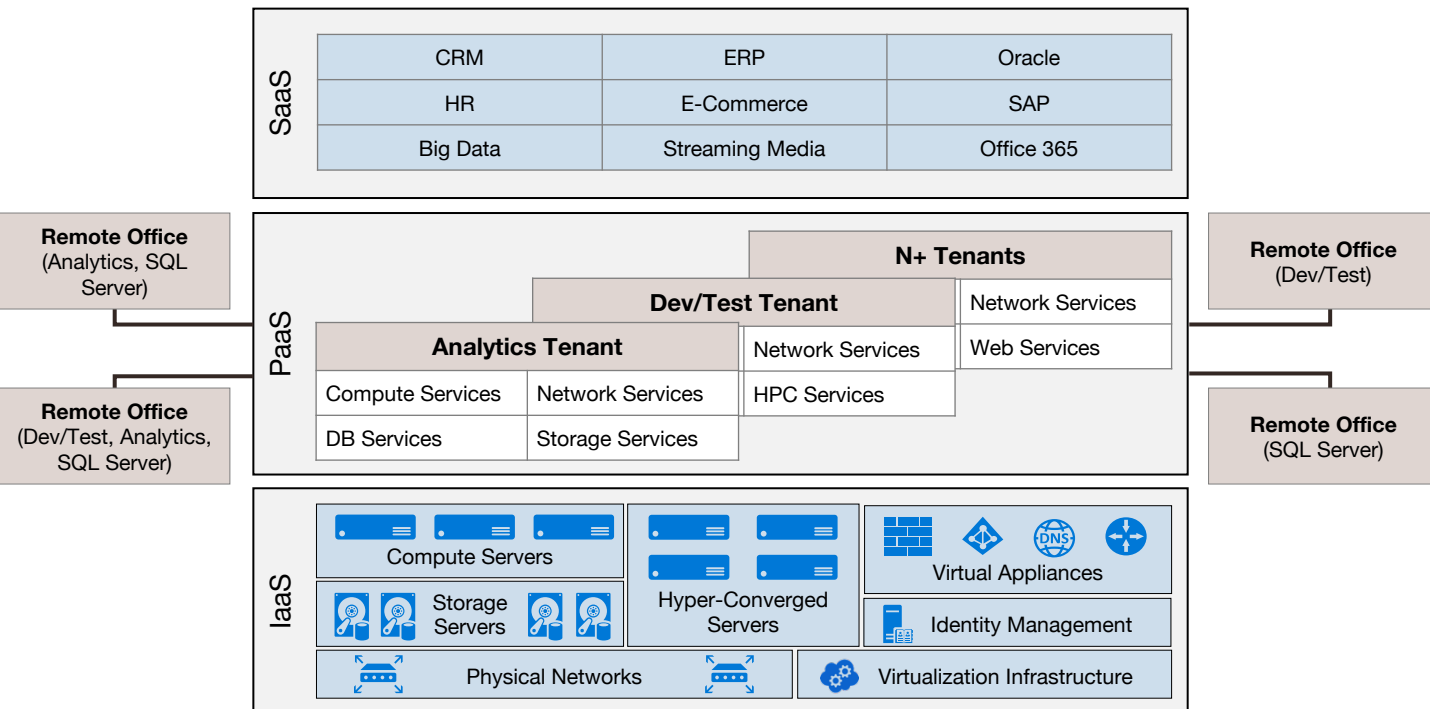

Own and Control Your Resources

Performance and Reliability

- Self-provisioning, self-healing and self-managing private clouds to keep your systems running at their optimal efficiency
- Align your business outcomes like speed, agility, flexibility, and the autonomy of a private cloud.
- Greater uptime, reliability, and increased capacity. Reduced latency across the network.

Secure

- Host sensitive data on your private infrastructure.
- Reduce security risks of shared resources.
- Shielded VM secures your critical applications and data to run only on trusted fabrics.
- Built-in security components to help meet certification requirements, including SOX, ISO 27001, PCI DSS 3.2, and FedRAMP.

Scalable

- Deployments of all sizes, from small to massive.
- Scale out and scale up storage, compute, and database resources independently
- Add cloud building blocks to increase capacity as it's needed.

Cost Effective

- Reduce monthly costs of managed services.
- Freely move workloads to public or private resources to optimize your costs.
- Automated load balancing easily maintains TCO.
- Built with industry standard hardware greatly decreasing your costs, reducing risk, and increasing compatibility to protect your future.
- Cloud building blocks moves away from big-box solutions and custom software.
- Greatly reduce your costs and licensing fees.

Azure Private Cloud